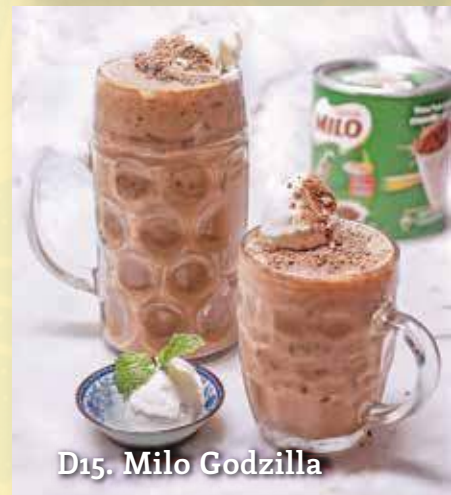

D14. Ice Sirap Limau

D15. Milo Godzilla