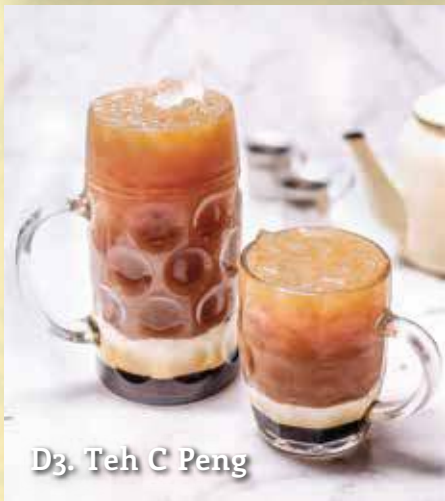

DRINKS

Kopitiam

D1. Teh Tarik

D3. Teh C Peng

D8. Cham Milo

D9. Air Mata Kucing

- | | |
|--|-------|
| D1. Ice/Hot Teh Tarik/Jumbo 奶茶 GF | 8/16 |
| Malaysian milk tea | 9/18 |
| Served with grass jelly | |
| D2. Ice/Hot Kopi Susu/Jumbo 咖啡奶 GF | 8/16 |
| Milk Coffee | 9/18 |
| Served with grass jelly | |
| D3. Teh C Peng/Jumbo 三色奶茶 GF | 8/16 |
| Layered milk tea | |
| D4. Ice/Hot Kopi O/Jumbo 黑咖啡 V/GF | 8/16 |
| Black coffee | |
| D5. Ice/Hot Cham /Jumbo 鸳鸯 GF | 8/16 |
| Milk tea mixed with milk coffee | |
| D6. Ice/Hot Milo /Jumbo 美禄 | 8/16 |
| Milo drink | 9/18 |
| Served with grass jelly | |
| D7. Ice/Hot Kopi Milo/Jumbo 咖啡美禄 | 9/18 |
| Shaken milk coffee topped with Milo powder | |
| D8. Ice/Hot Cham Milo/Jumbo 鸳鸯美禄 | 9/18 |
| Milk coffee + milk tea + Milo powder | |
| D9. Ice Air Mata Kucing/Jumbo V/GF | 11/22 |
| 罗汉果龙眼冰糖冬瓜水 | |
| Luo han guo, dried longan & wintermelon | |
| D10. Ice/Hot Teh Limau/Jumbo 青柠茶 V/GF | 10/20 |
| Lime tea | |
| D11. Ice Bandung/Jumbo 玫瑰奶水 GF | 9/18 |
| Rose milk flavoured drink | |
| D12. Ice Bandung Milo/Jumbo 玫瑰美禄 | 10/20 |
| Rose milk topped with Milo powder | |
| D13. Ice Bandung Godzilla/Jumbo 玫瑰哥斯拉 | 11/22 |
| Iced bandung + vanilla ice cream + Milo powder | |
| D14. Ice Sirap Limau/Jumbo 玫瑰青柠水 V/GF | 10/20 |
| Rose syrup with fresh lime | |
| D15. Milo Godzilla/Jumbo 美禄哥斯拉 | 11/22 |
| Iced milo + vanilla ice cream + Milo powder | |

Can Drinks

D18.	Coke 可乐	5
D19.	Coke No Sugar 无糖可乐	5
D20.	Sprite 雪碧	5
D21.	Fanta 芬达	5
D22.	Sparkling Water (750ml) 气泡水	9
D23.	Still Water (750ml) 纯净水	9

Hot Tea (Pot)

D24.	Chrysanthemum // Jasmine // Oolong 菊花茶 // 茉莉花茶 // 乌龙茶	6
------	--	---