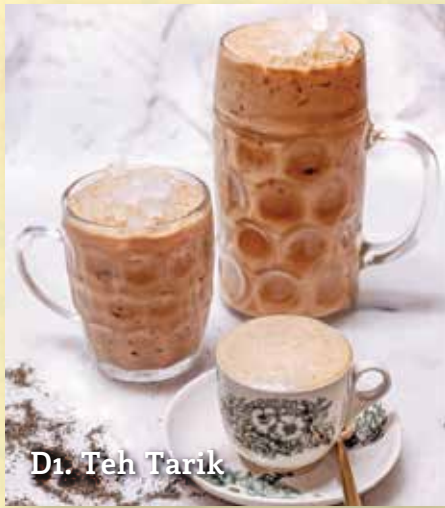

DRINKS

Kopitiam

D1. Teh Tarik

D3. Teh C Peng

D8. Cham Milo

D9. Air Mata Kucing

- | | |
|--|-------|
| D1. Ice/Hot Teh Tarik/Jumbo 奶茶 GF | 8/16 |
| Malaysian milk tea | 9/18 |
| Served with grass jelly | |
| D2. Ice/Hot Kopi Susu/Jumbo 咖啡奶 GF | 8/16 |
| Milk Coffee | 9/18 |
| Served with grass jelly | |
| D3. Teh C Peng/Jumbo 三色奶茶 GF | 8/16 |
| Layered milk tea | |
| D4. Ice/Hot Kopi O/Jumbo 黑咖啡 V/GF | 8/16 |
| Black coffee | |
| D5. Ice/Hot Cham /Jumbo 鸳鸯 GF | 8/16 |
| Milk tea mixed with milk coffee | |
| D6. Ice/Hot Milo /Jumbo 美禄 | 8/16 |
| Milo drink | 9/18 |
| Served with grass jelly | |
| D7. Ice/Hot Kopi Milo/Jumbo 咖啡美禄 | 9/18 |
| Shaken milk coffee topped with Milo powder | |
| D8. Ice/Hot Cham Milo/Jumbo 鸳鸯美禄 | 9/18 |
| Milk coffee + milk tea + Milo powder | |
| D9. Ice Air Mata Kucing/Jumbo V/GF | 11/22 |
| 罗汉果龙眼冰糖冬瓜水 | |
| Luo han guo, dried longan & wintermelon | |
| D10. Ice/Hot Teh Limau/Jumbo 青柠茶 V/GF | 10/20 |
| Lime tea | |
| D11. Ice Bandung/Jumbo 玫瑰奶水 GF | 9/18 |
| Rose milk flavoured drink | |
| D12. Ice Bandung Milo/Jumbo 玫瑰美禄 | 10/20 |
| Rose milk topped with Milo powder | |
| D13. Ice Bandung Godzilla/Jumbo 玫瑰哥斯拉 | 11/22 |
| Iced bandung + vanilla ice cream + Milo powder | |
| D14. Ice Sirap Limau/Jumbo 玫瑰青柠水 V/GF | 10/20 |
| Rose syrup with fresh lime | |
| D15. Milo Godzilla/Jumbo 美禄哥斯拉 | 11/22 |
| Iced milo + vanilla ice cream + Milo powder | |

Can Drinks

D18.	Coke 可乐	5
D19.	Coke No Sugar 无糖可乐	5
D20.	Sprite 雪碧	5
D21.	Fanta 芬达	5
D22.	Sparkling Water (750ml) 气泡水	9
D23.	Still Water (750ml) 纯净水	9

Hot Tea (Pot)

D24.	Chrysanthemum // Jasmine // Oolong 菊花茶 // 茉莉花茶 // 乌龙茶	6
------	--	---