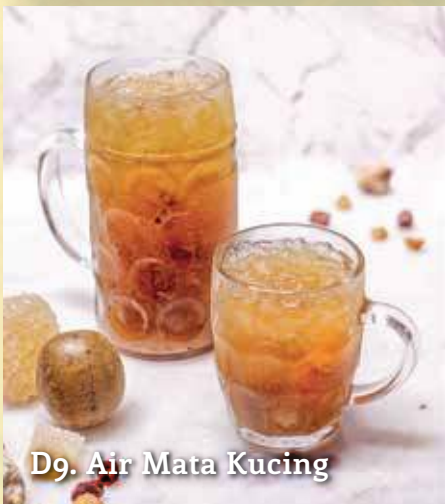

DRINKS

Kopitiam

D1. Teh Tarik

D3. Teh C Peng

D8. Cham Milo

D9. Air Mata Kucing

- | | |
|--|-------|
| D1. Ice/Hot Teh Tarik/Jumbo 奶茶 GF | 8/16 |
| Malaysian milk tea | 9/18 |
| Served with grass jelly | |
| D2. Ice/Hot Kopi Susu/Jumbo 咖啡奶 GF | 8/16 |
| Milk Coffee | 9/18 |
| Served with grass jelly | |
| D3. Teh C Peng/Jumbo 三色奶茶 GF | 8/16 |
| Layered milk tea | |
| D4. Ice/Hot Kopi O/Jumbo 黑咖啡 V/GF | 8/16 |
| Black coffee | |
| D5. Ice/Hot Cham /Jumbo 鸳鸯 GF | 8/16 |
| Milk tea mixed with milk coffee | |
| D6. Ice/Hot Milo /Jumbo 美禄 | 8/16 |
| Milo drink | 9/18 |
| Served with grass jelly | |
| D7. Ice/Hot Kopi Milo/Jumbo 咖啡美禄 | 9/18 |
| Shaken milk coffee topped with Milo powder | |
| D8. Ice/Hot Cham Milo/Jumbo 鸳鸯美禄 | 9/18 |
| Milk coffee + milk tea + Milo powder | |
| D9. Ice Air Mata Kucing/Jumbo V/GF | 11/22 |
| 罗汉果龙眼冰糖冬瓜水 | |
| Luo han guo, dried longan & wintermelon | |
| D10. Ice/Hot Teh Limau/Jumbo 青柠茶 V/GF | 10/20 |
| Lime tea | |
| D11. Ice Bandung/Jumbo 玫瑰奶水 GF | 9/18 |
| Rose milk flavoured drink | |
| D12. Ice Bandung Milo/Jumbo 玫瑰美禄 | 10/20 |
| Rose milk topped with Milo powder | |
| D13. Ice Bandung Godzilla/Jumbo 玫瑰哥斯拉 | 11/22 |
| Iced bandung + vanilla ice cream + Milo powder | |
| D14. Ice Sirap Limau/Jumbo 玫瑰青柠水 V/GF | 10/20 |
| Rose syrup with fresh lime | |
| D15. Milo Godzilla/Jumbo 美禄哥斯拉 | 11/22 |
| Iced milo + vanilla ice cream + Milo powder | |

Can Drinks

D18.	Coke 可乐	5
D19.	Coke No Sugar 无糖可乐	5
D20.	Sprite 雪碧	5
D21.	Fanta 芬达	5
D22.	Sparkling Water (750ml) 气泡水	9
D23.	Still Water (750ml) 纯净水	9

Hot Tea (Pot)

D24.	Chrysanthemum // Jasmine // Oolong 菊花茶 // 茉莉花茶 // 乌龙茶	6
------	--	---